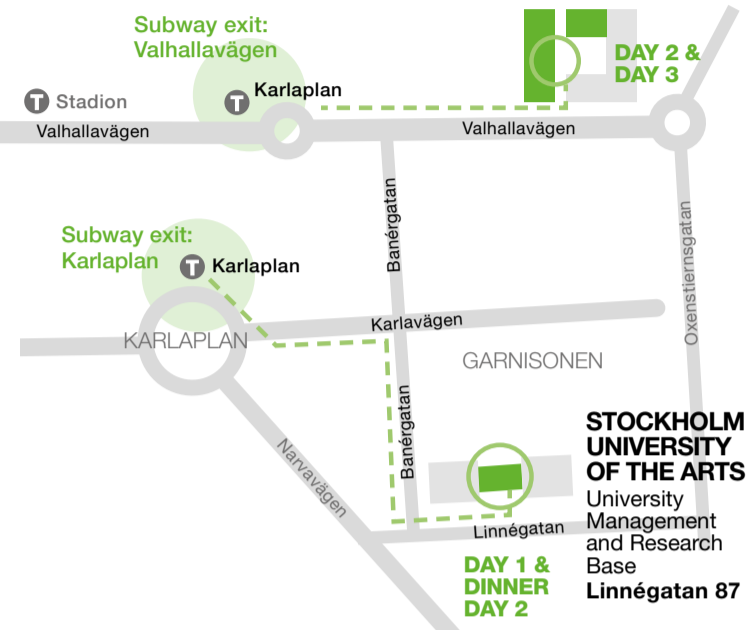

ALLIANCES & COMMONALITIES

Map, Locations & Information